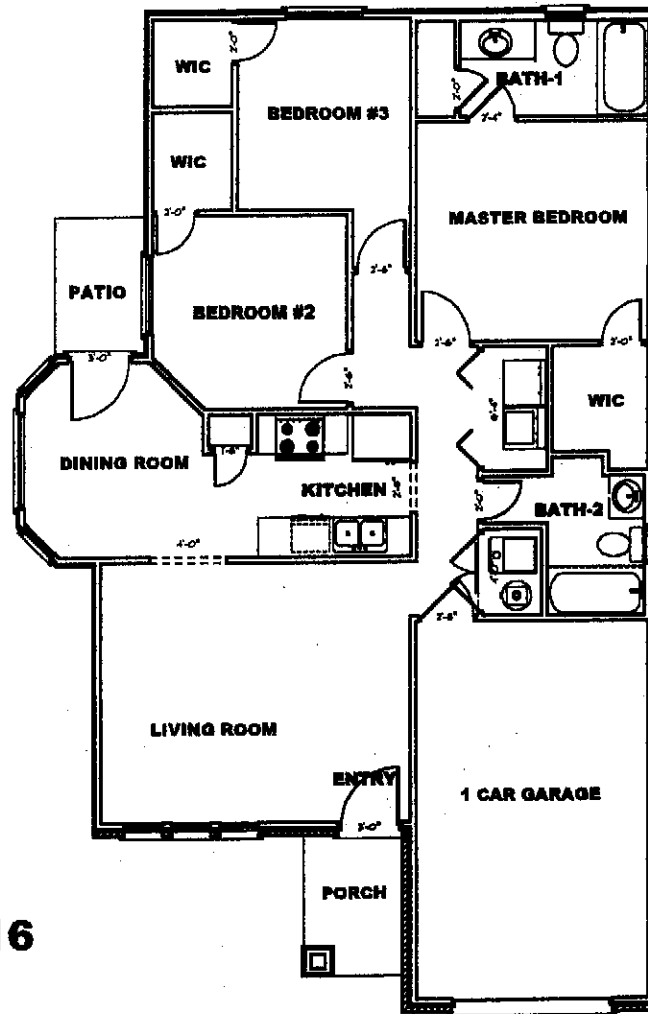

PLAN 1116

PLAN 1116

LIGHT FIXTURE ALLOWANCE \$350.00